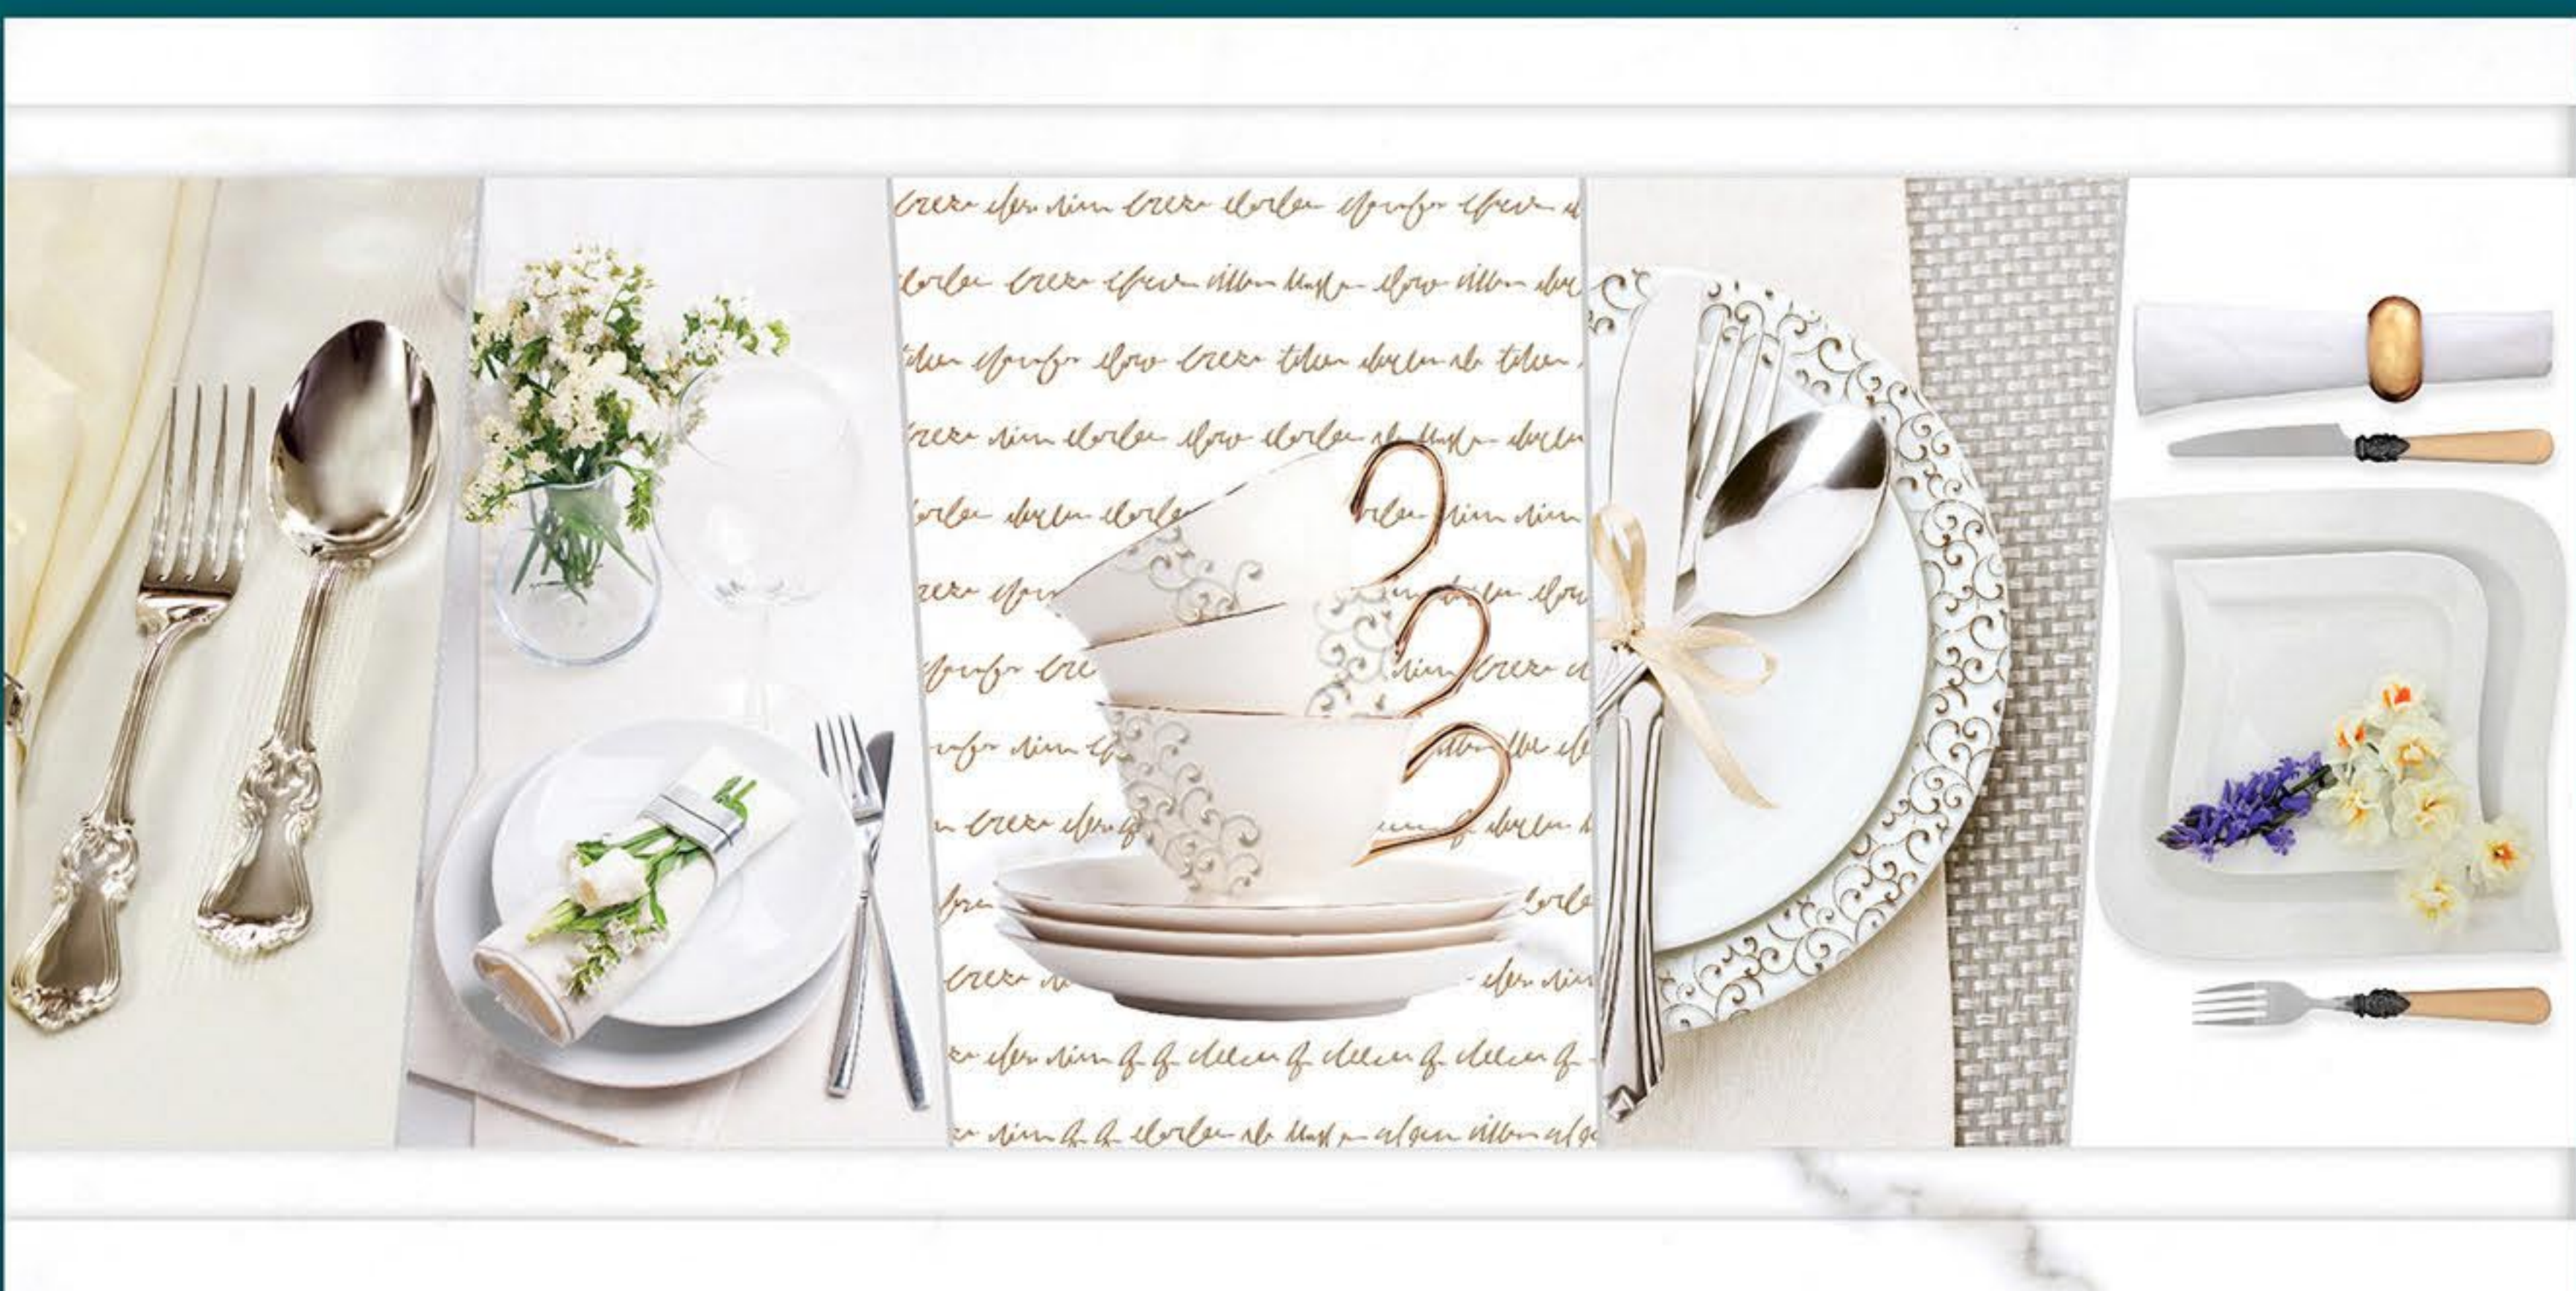

# WATERPROOF GLOSSY

12035

LT

HL1

HL2

LT

300X600