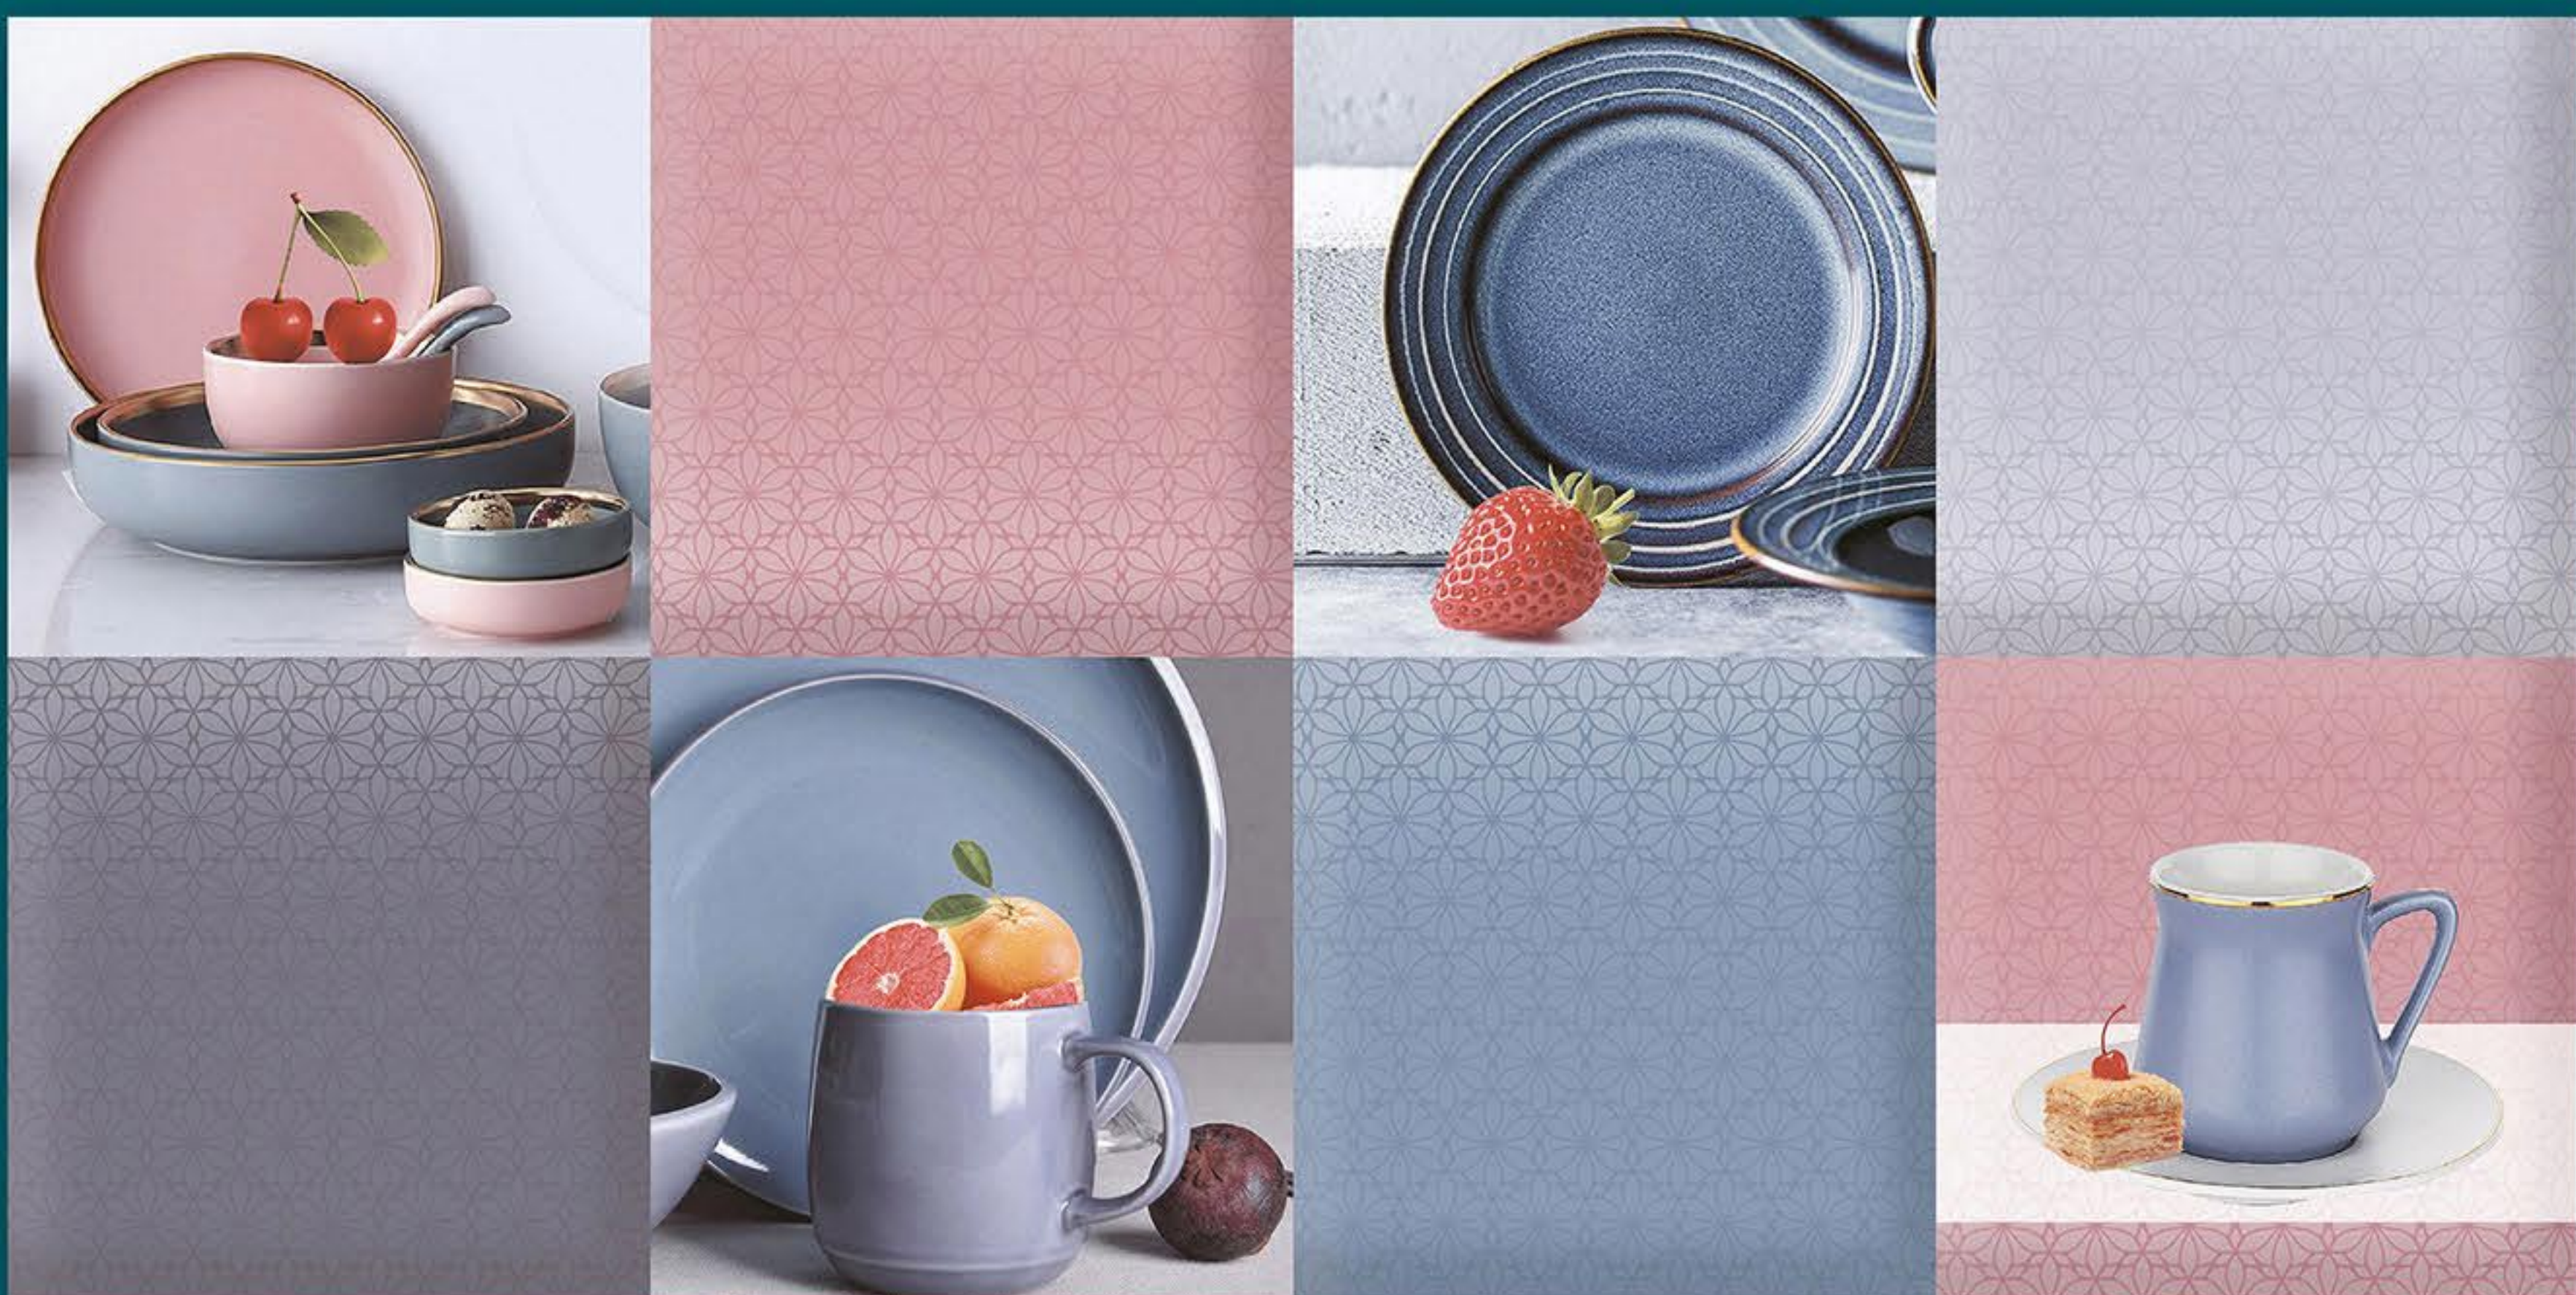

WATERPROOF GLOSSY

12019

LT

HL1

HL2

DK

300X600