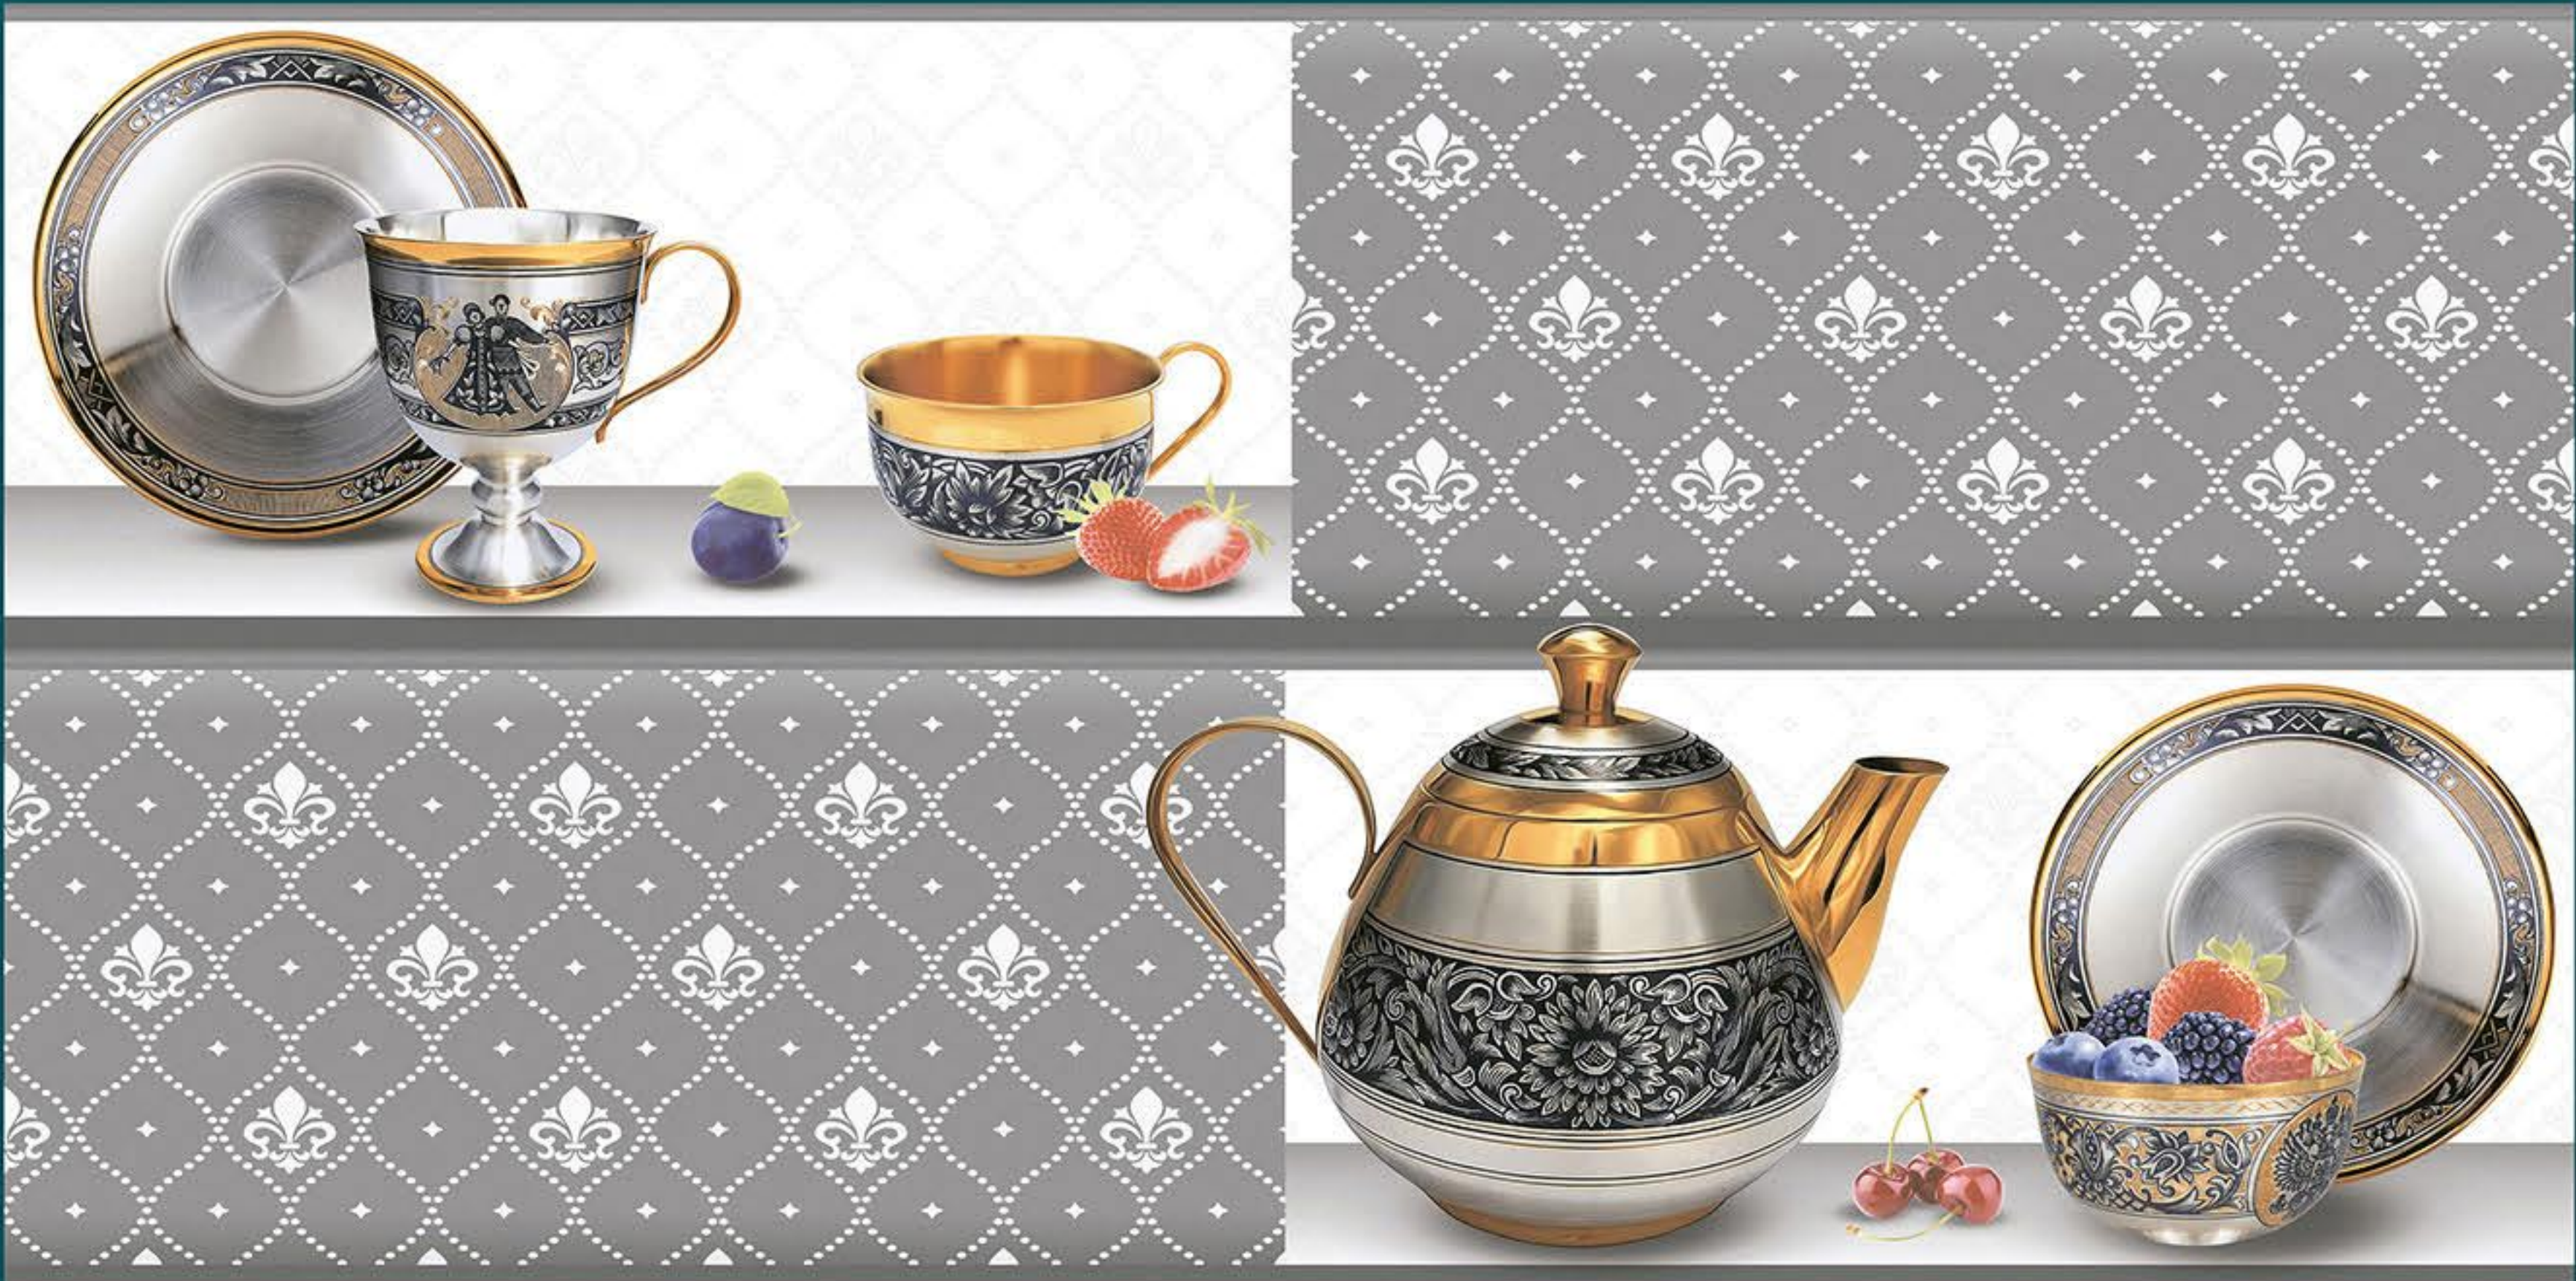

WATERPROOF GLOSSY

12023

LT

HL1

HL2

DK

300X600