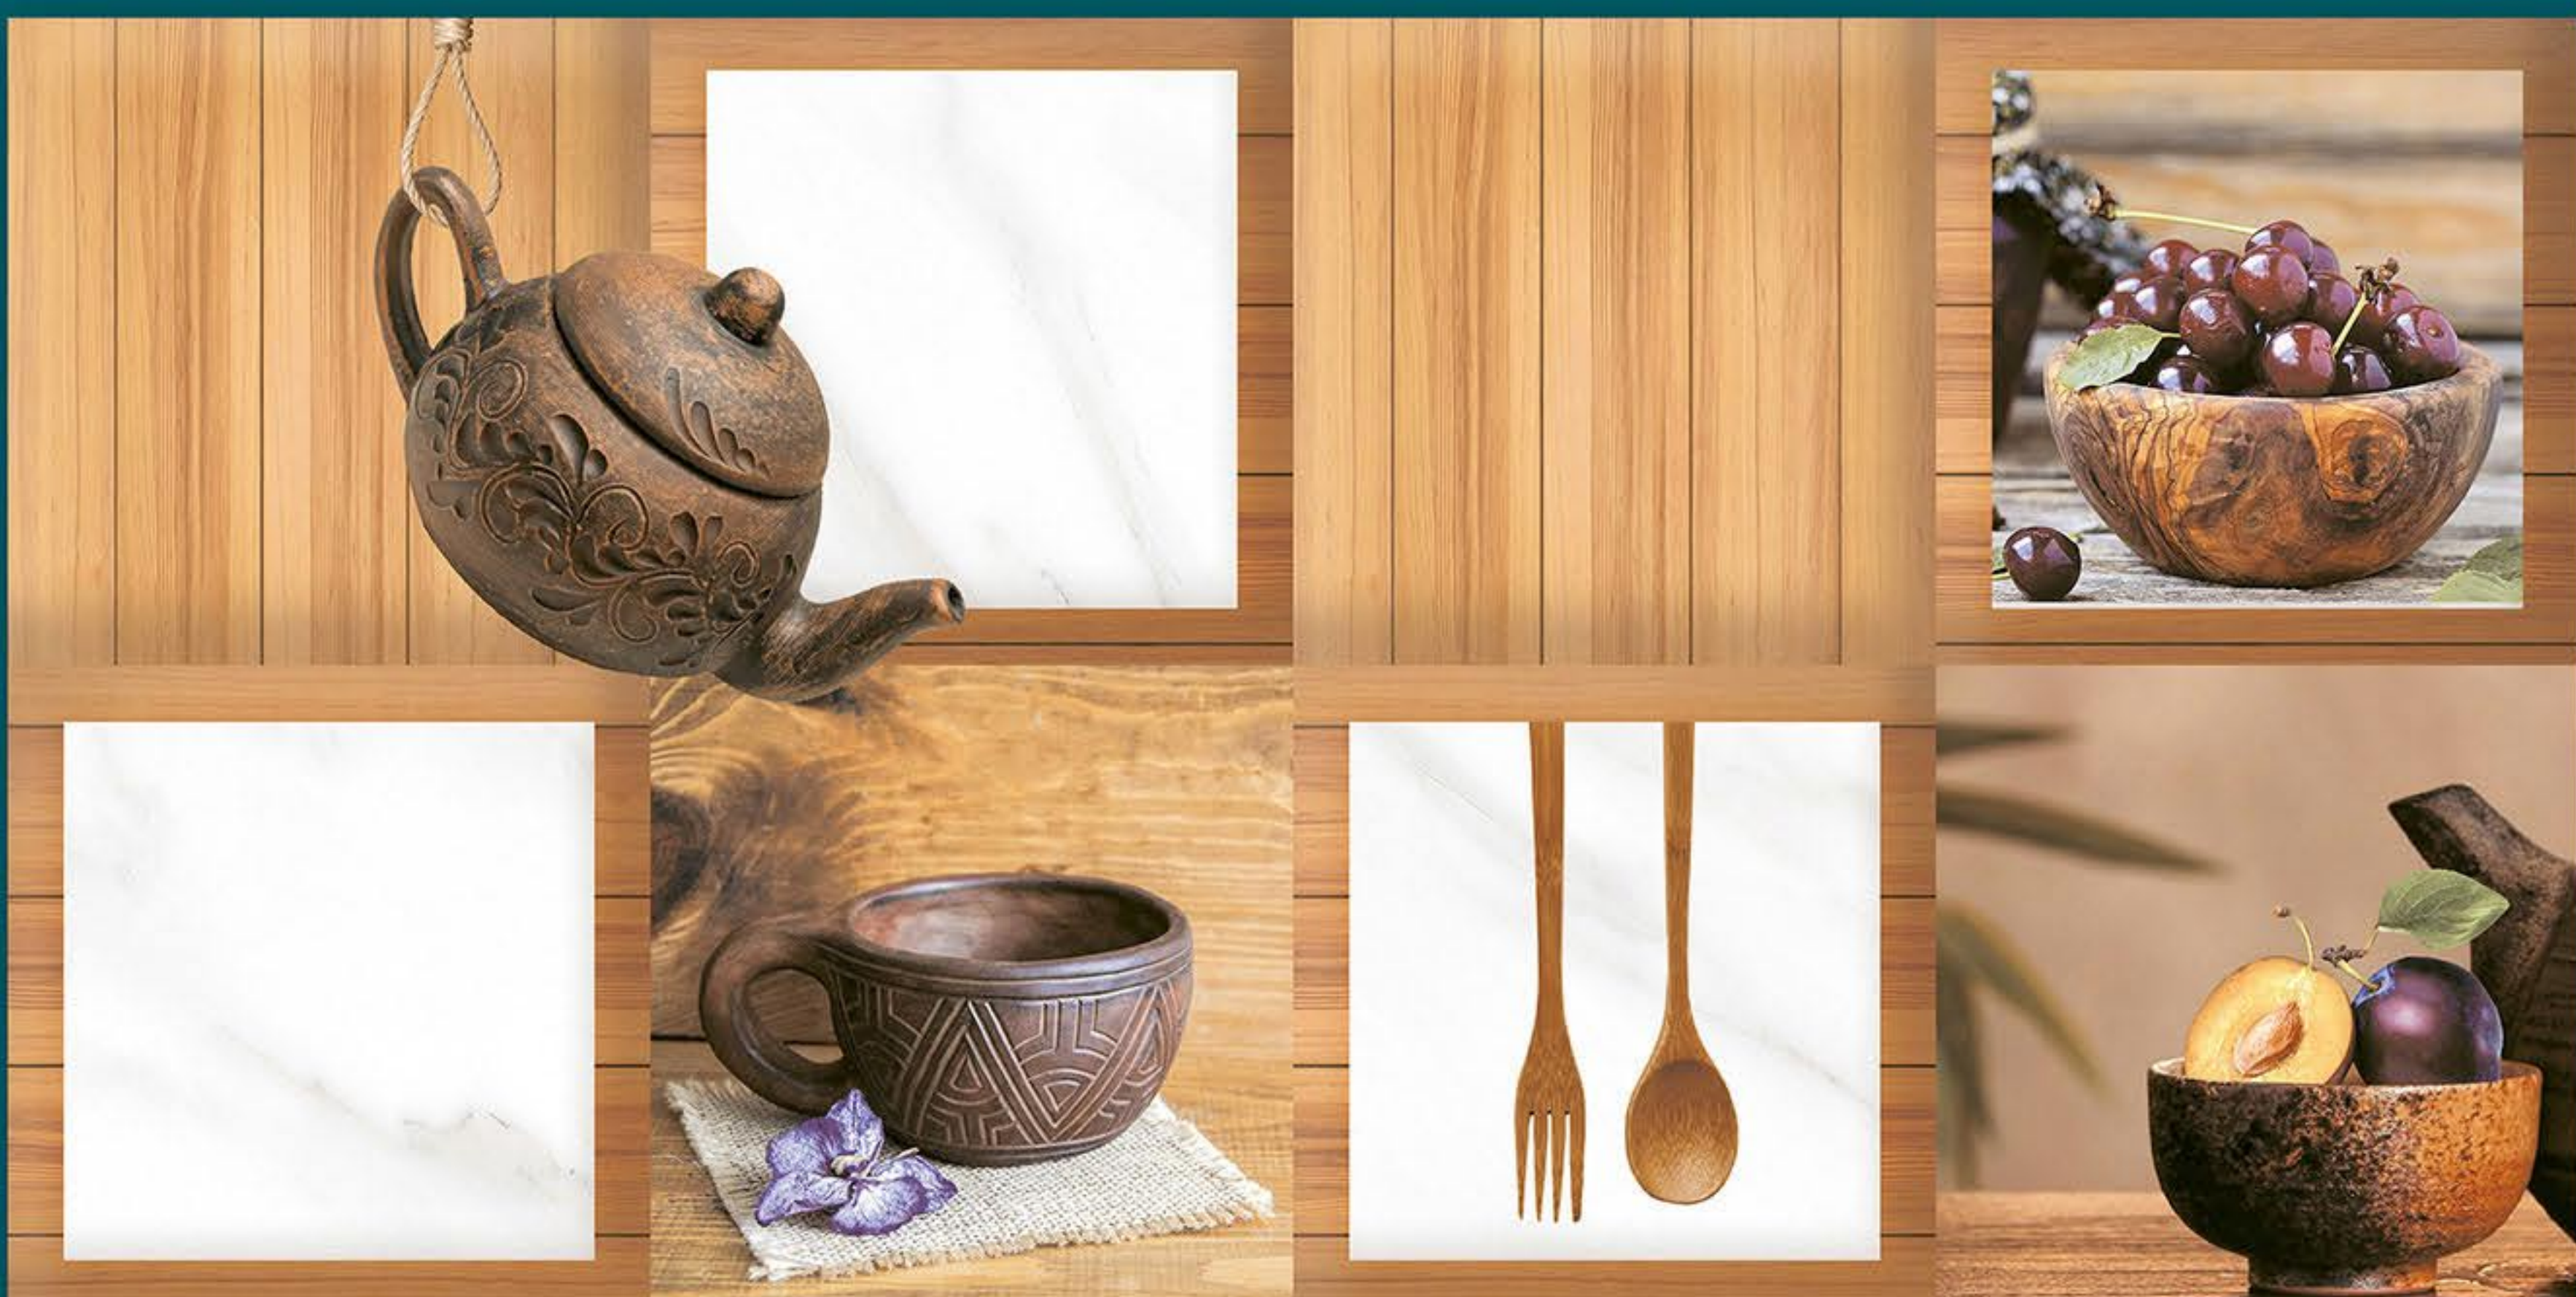

# WATERPROOF GLOSSY

12012

LT

HL1

HL2

LT

300X600