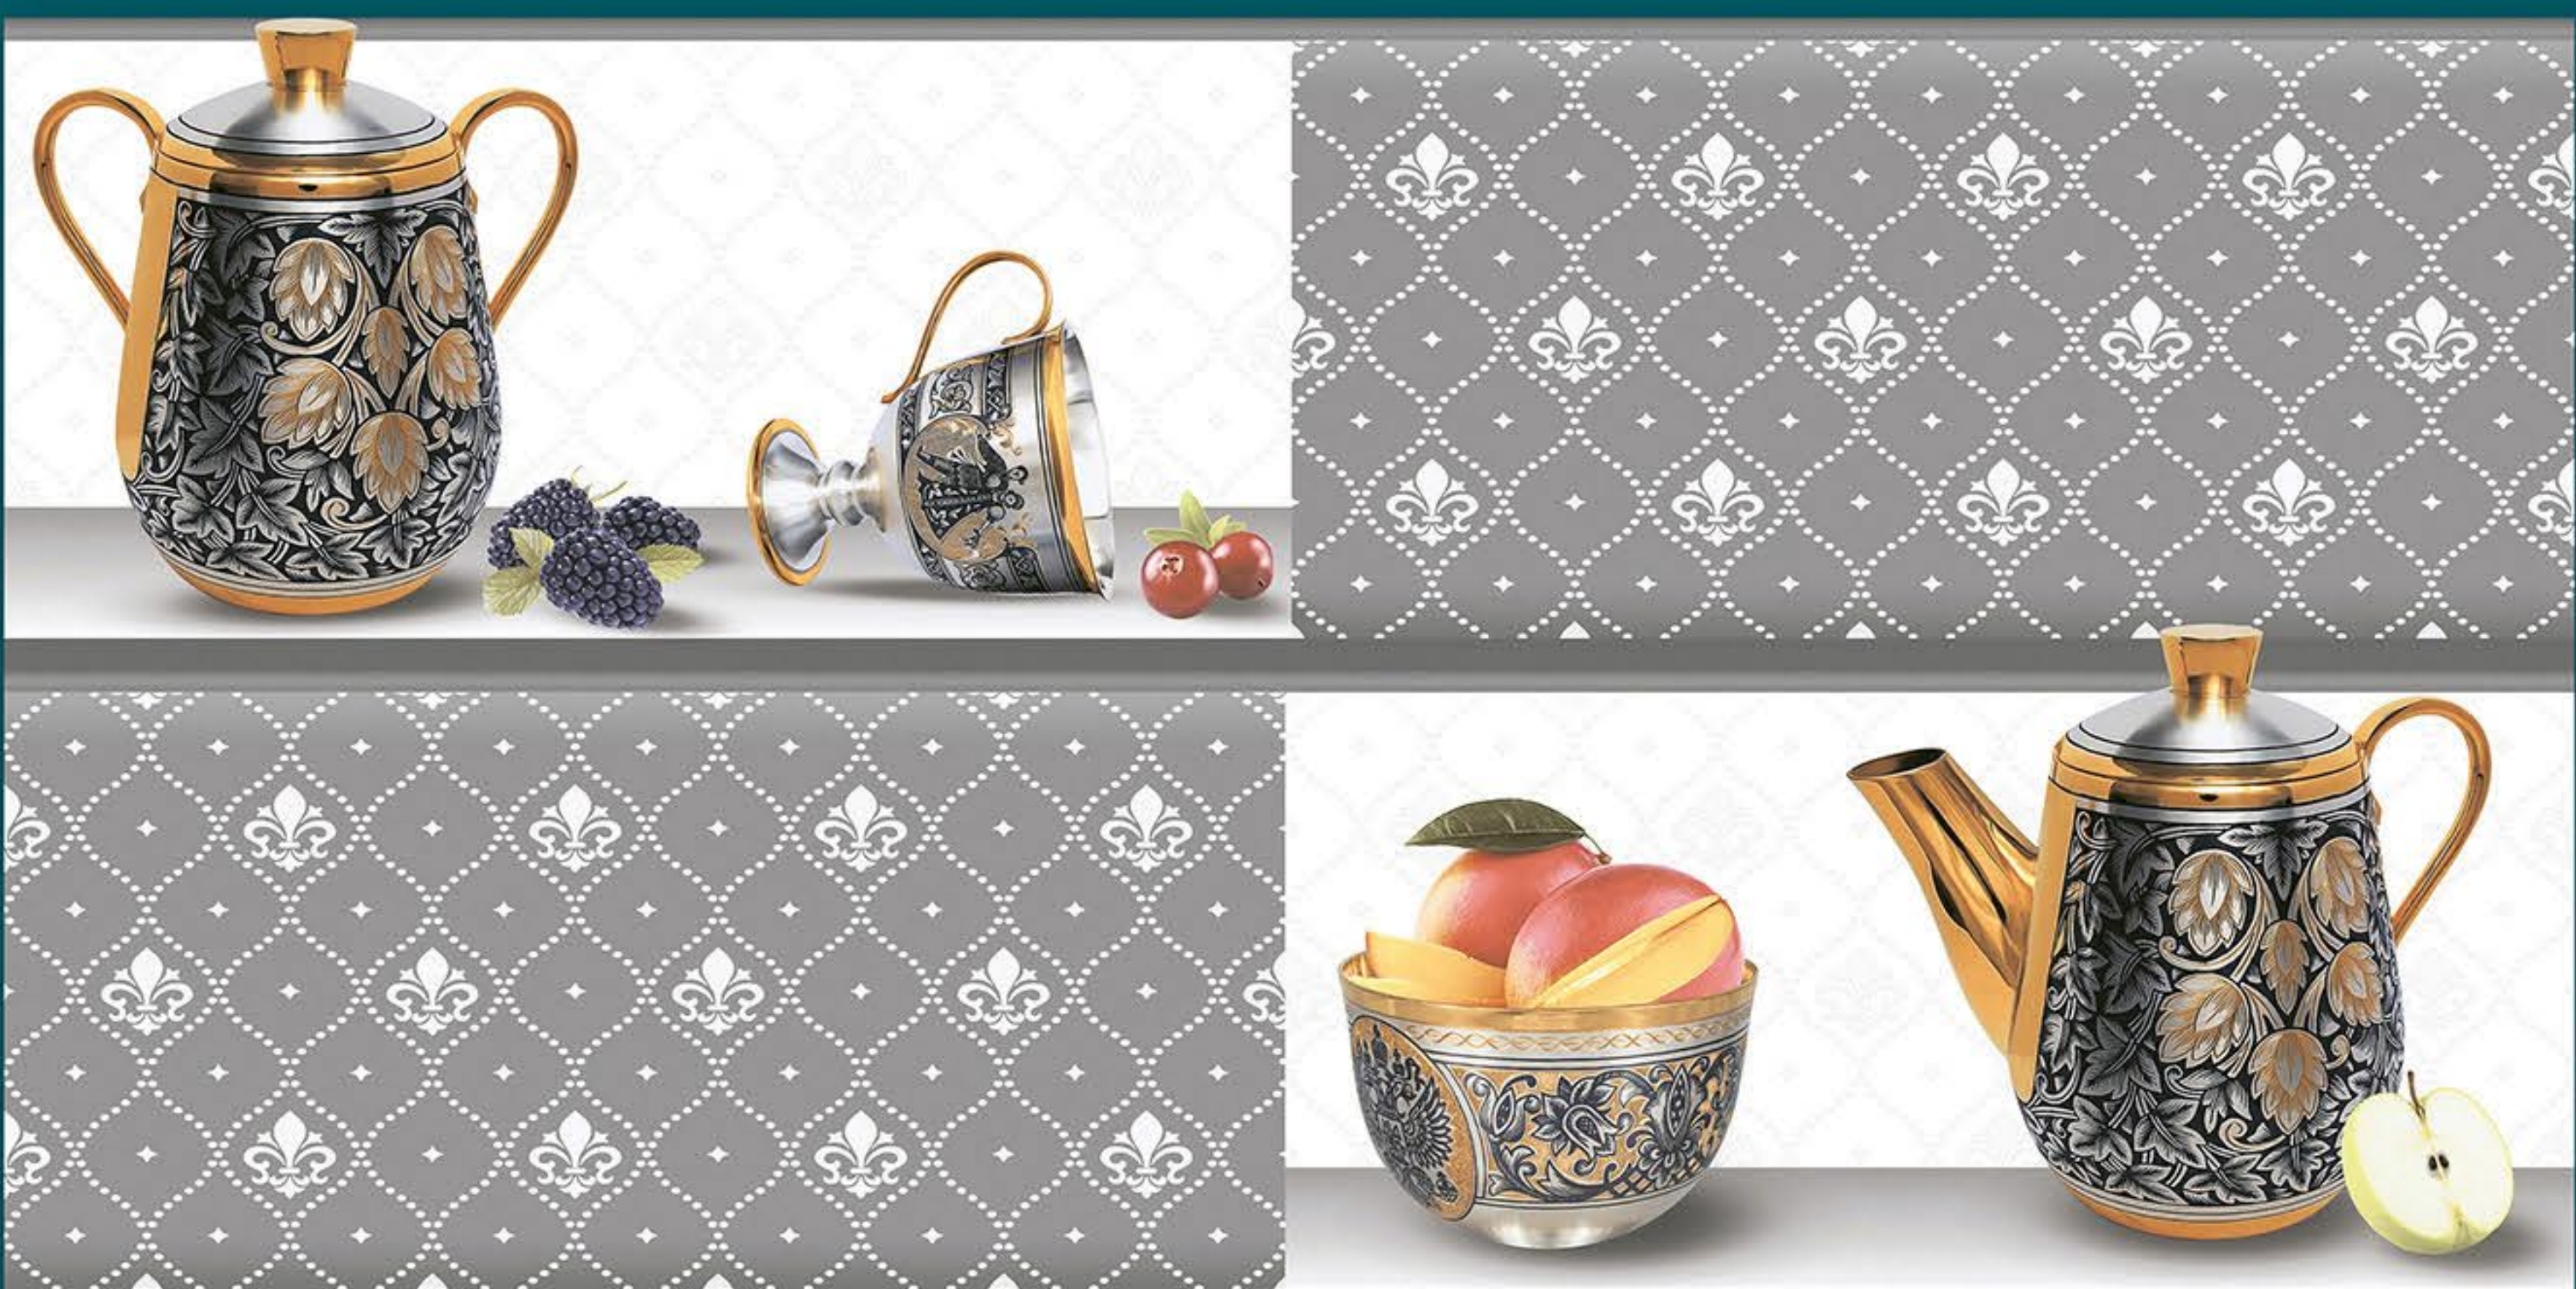

# WATERPROOF GLOSSY

12023

LT

HL1

HL2

DK

300X600