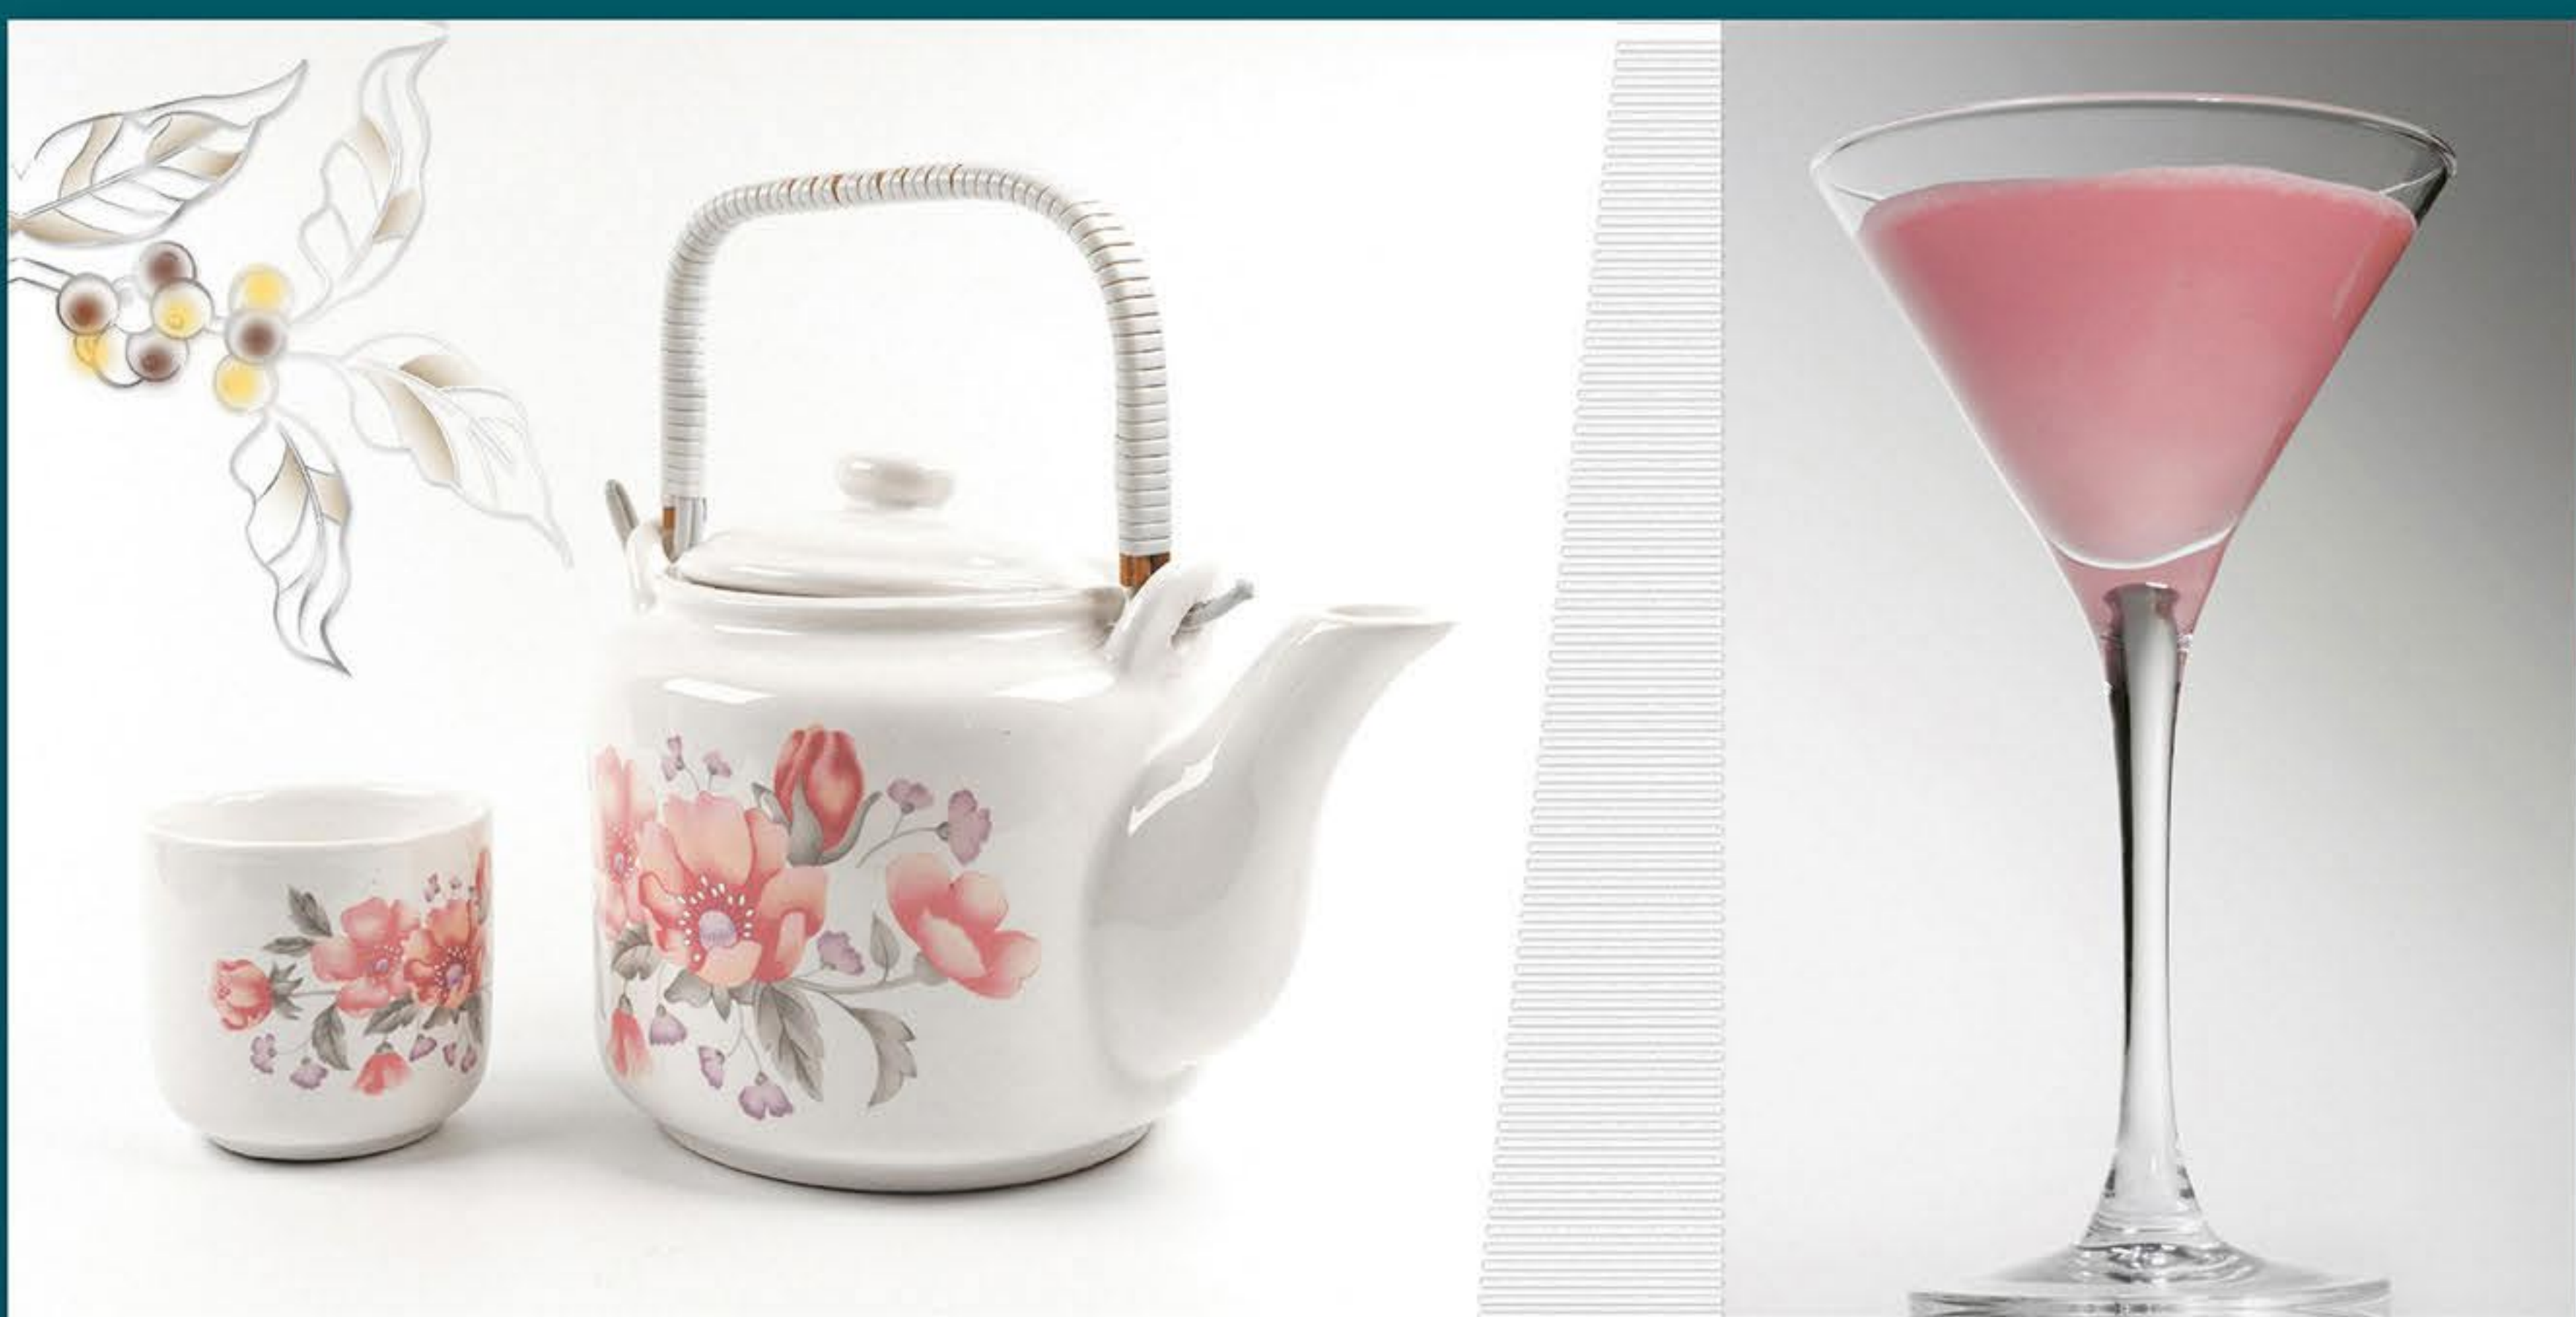

# WATERPROOF GLOSSY

12006

WHITE

HL1

HL2

WHITE

300X600