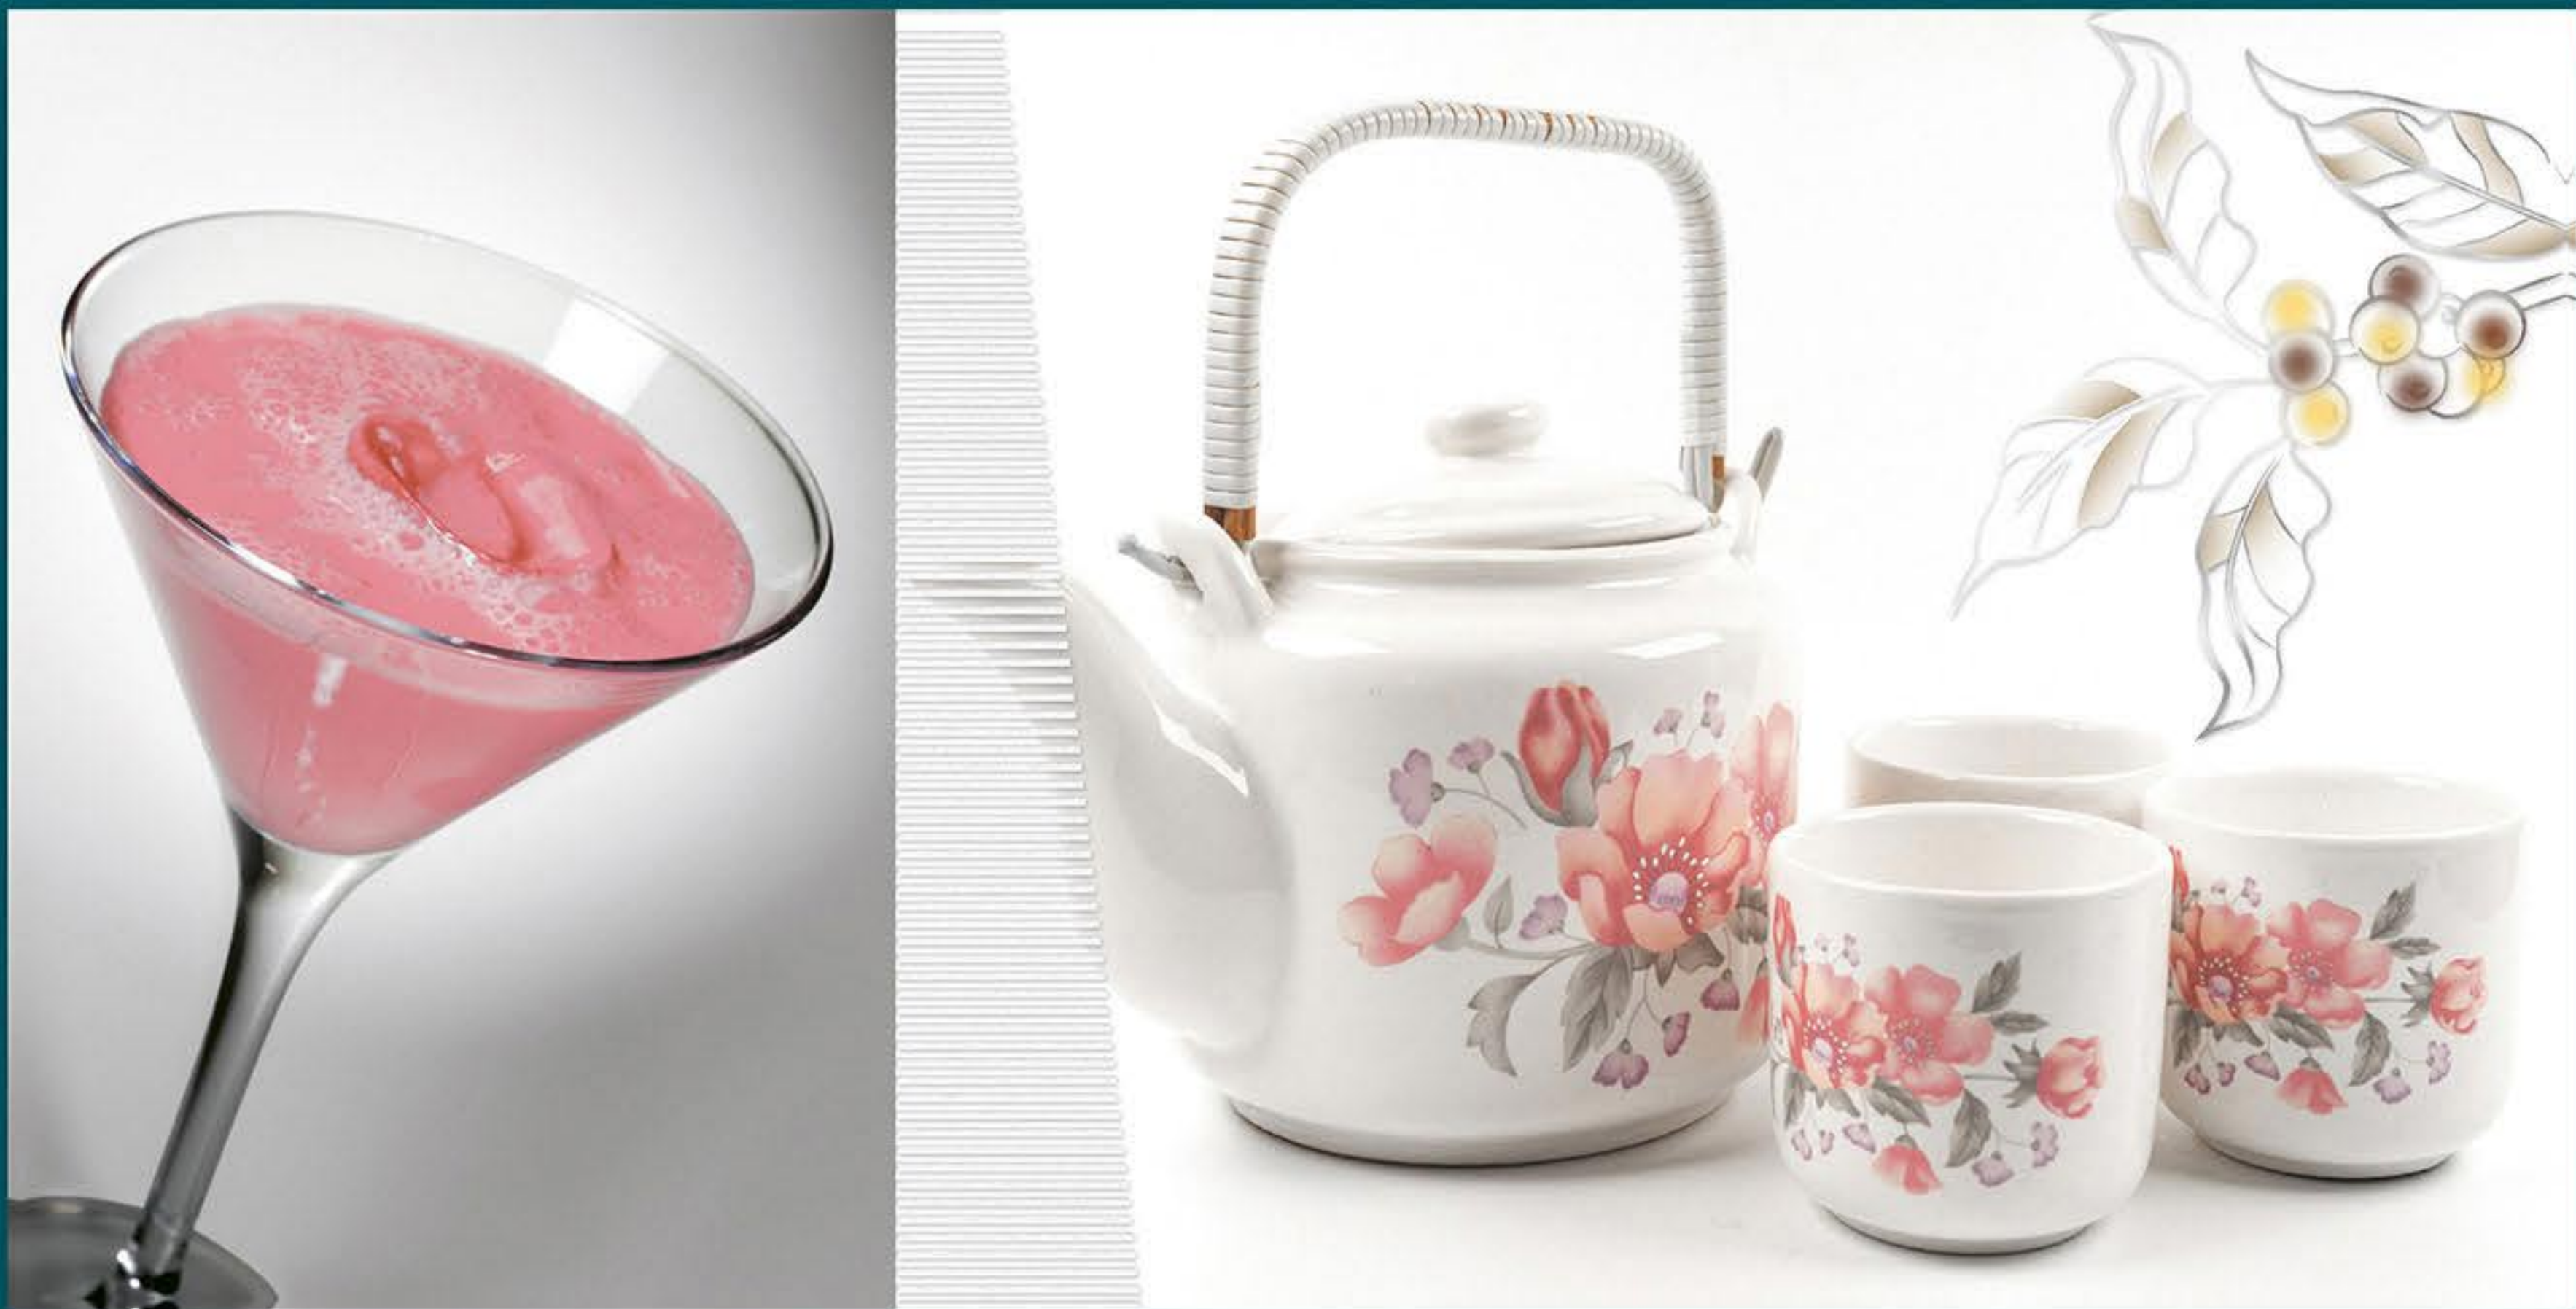

WATERPROOF GLOSSY

12006

WHITE

HL1

HL2

WHITE

300X600