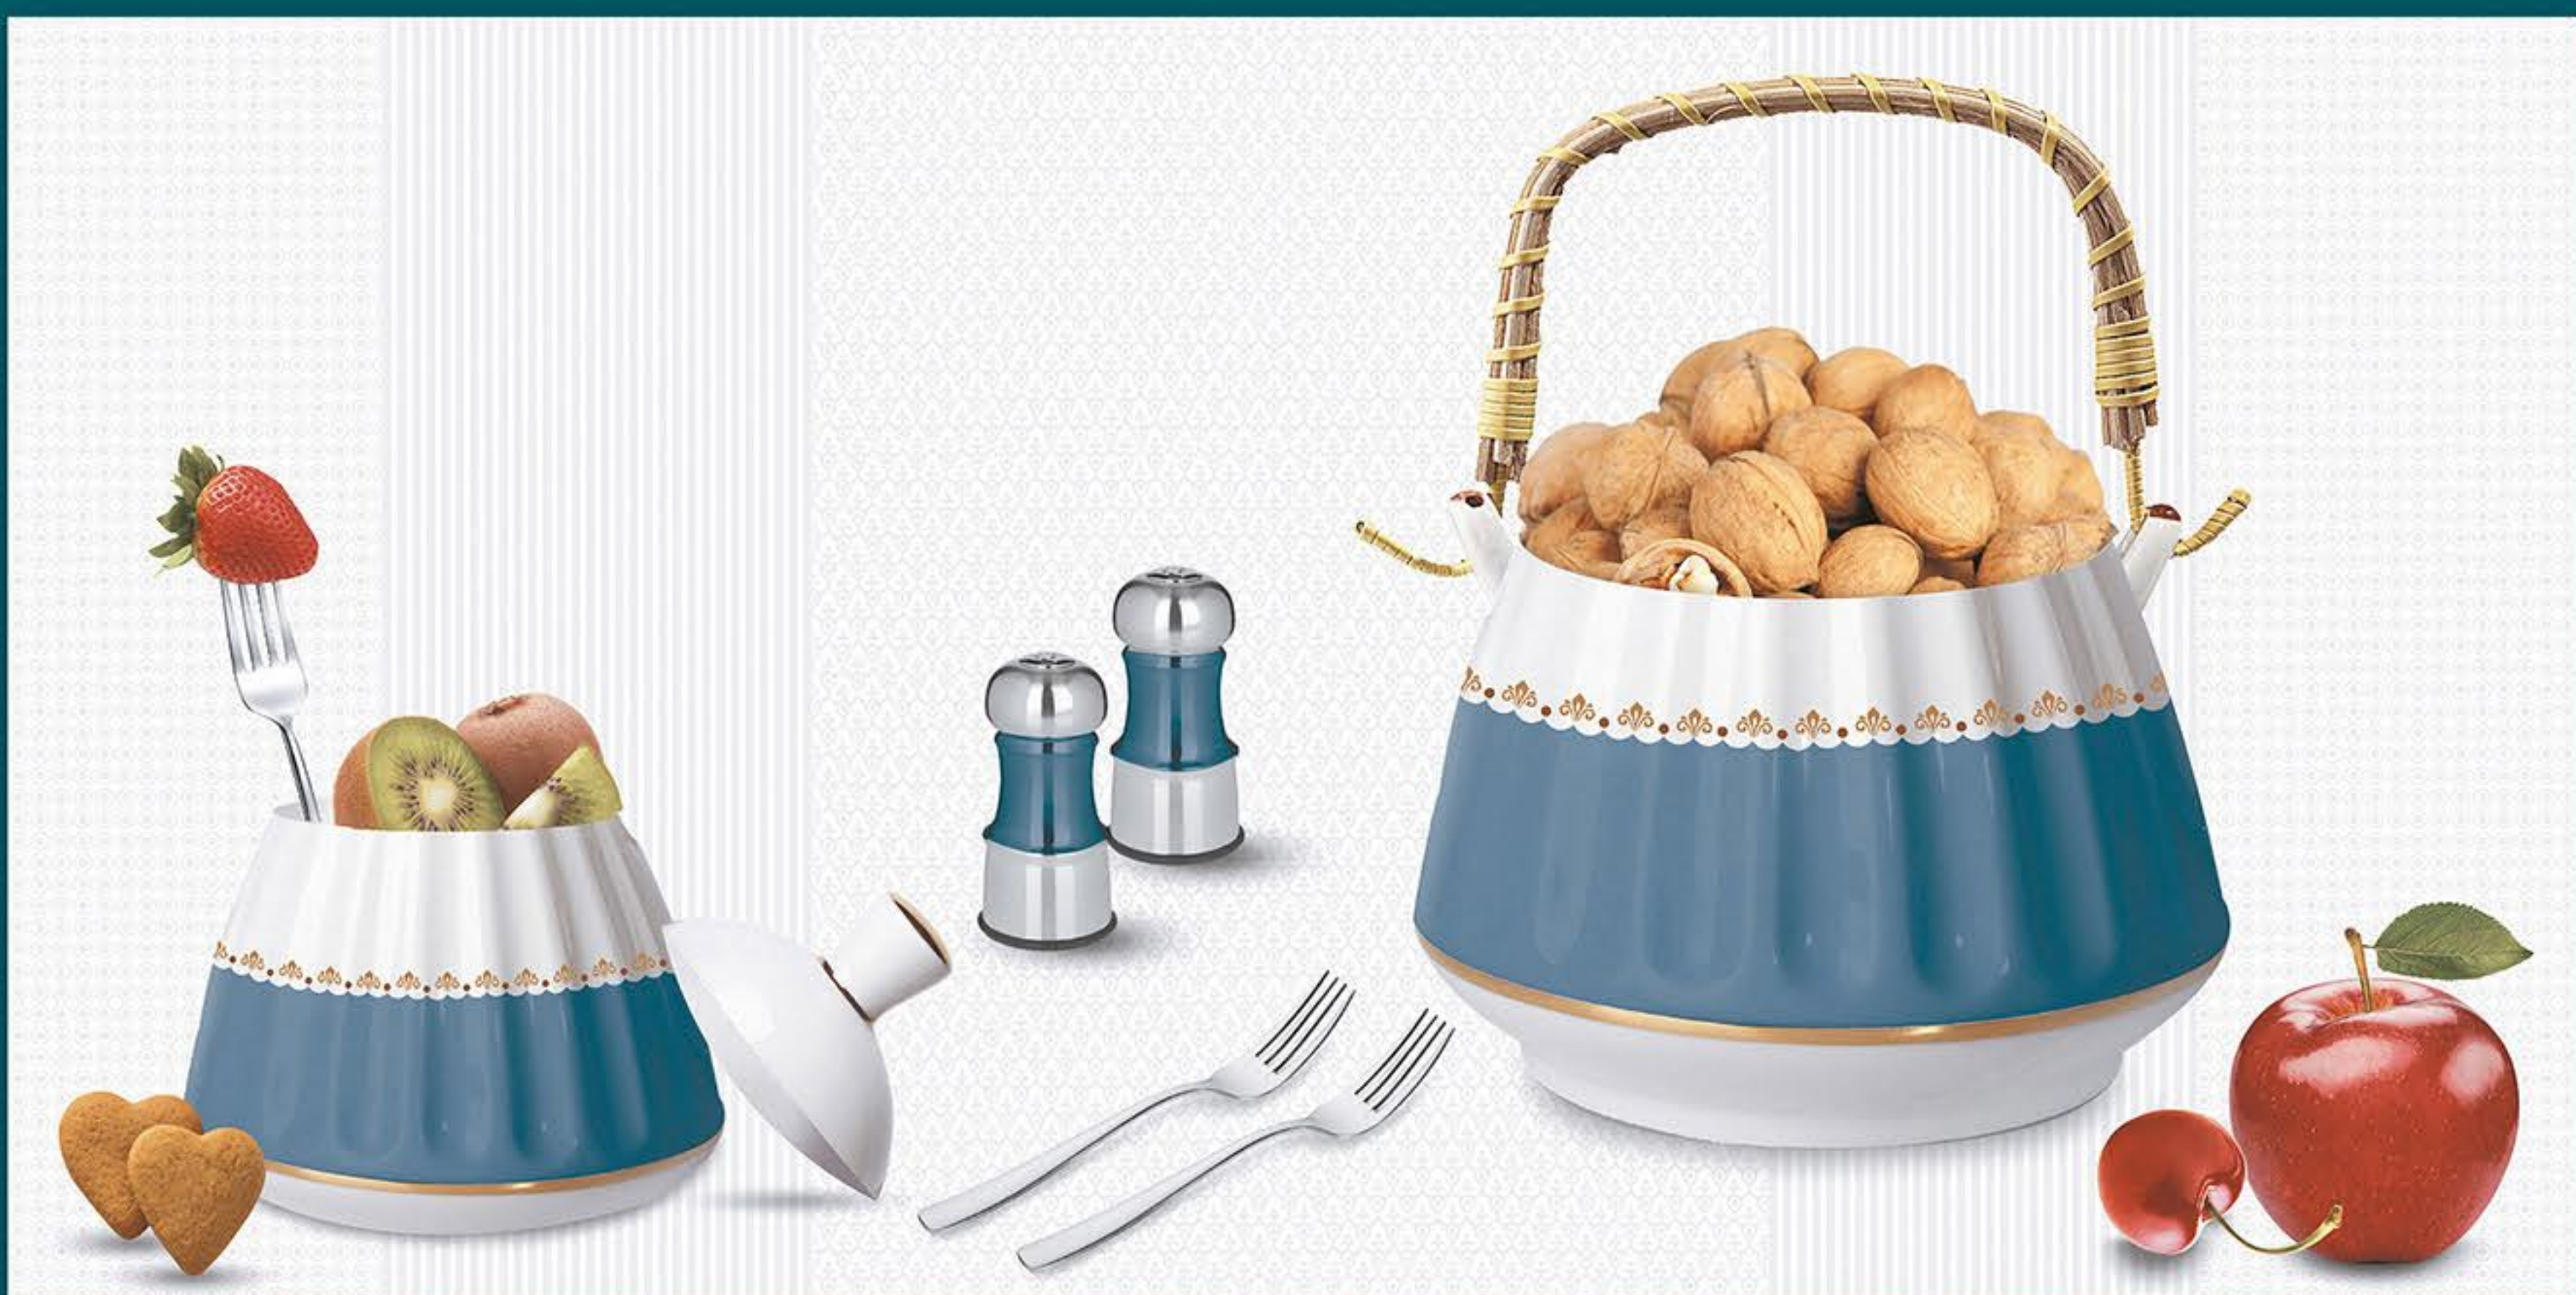

WATERPROOF GLOSSY

12016

LT

HL1

HL2

LT

300X600