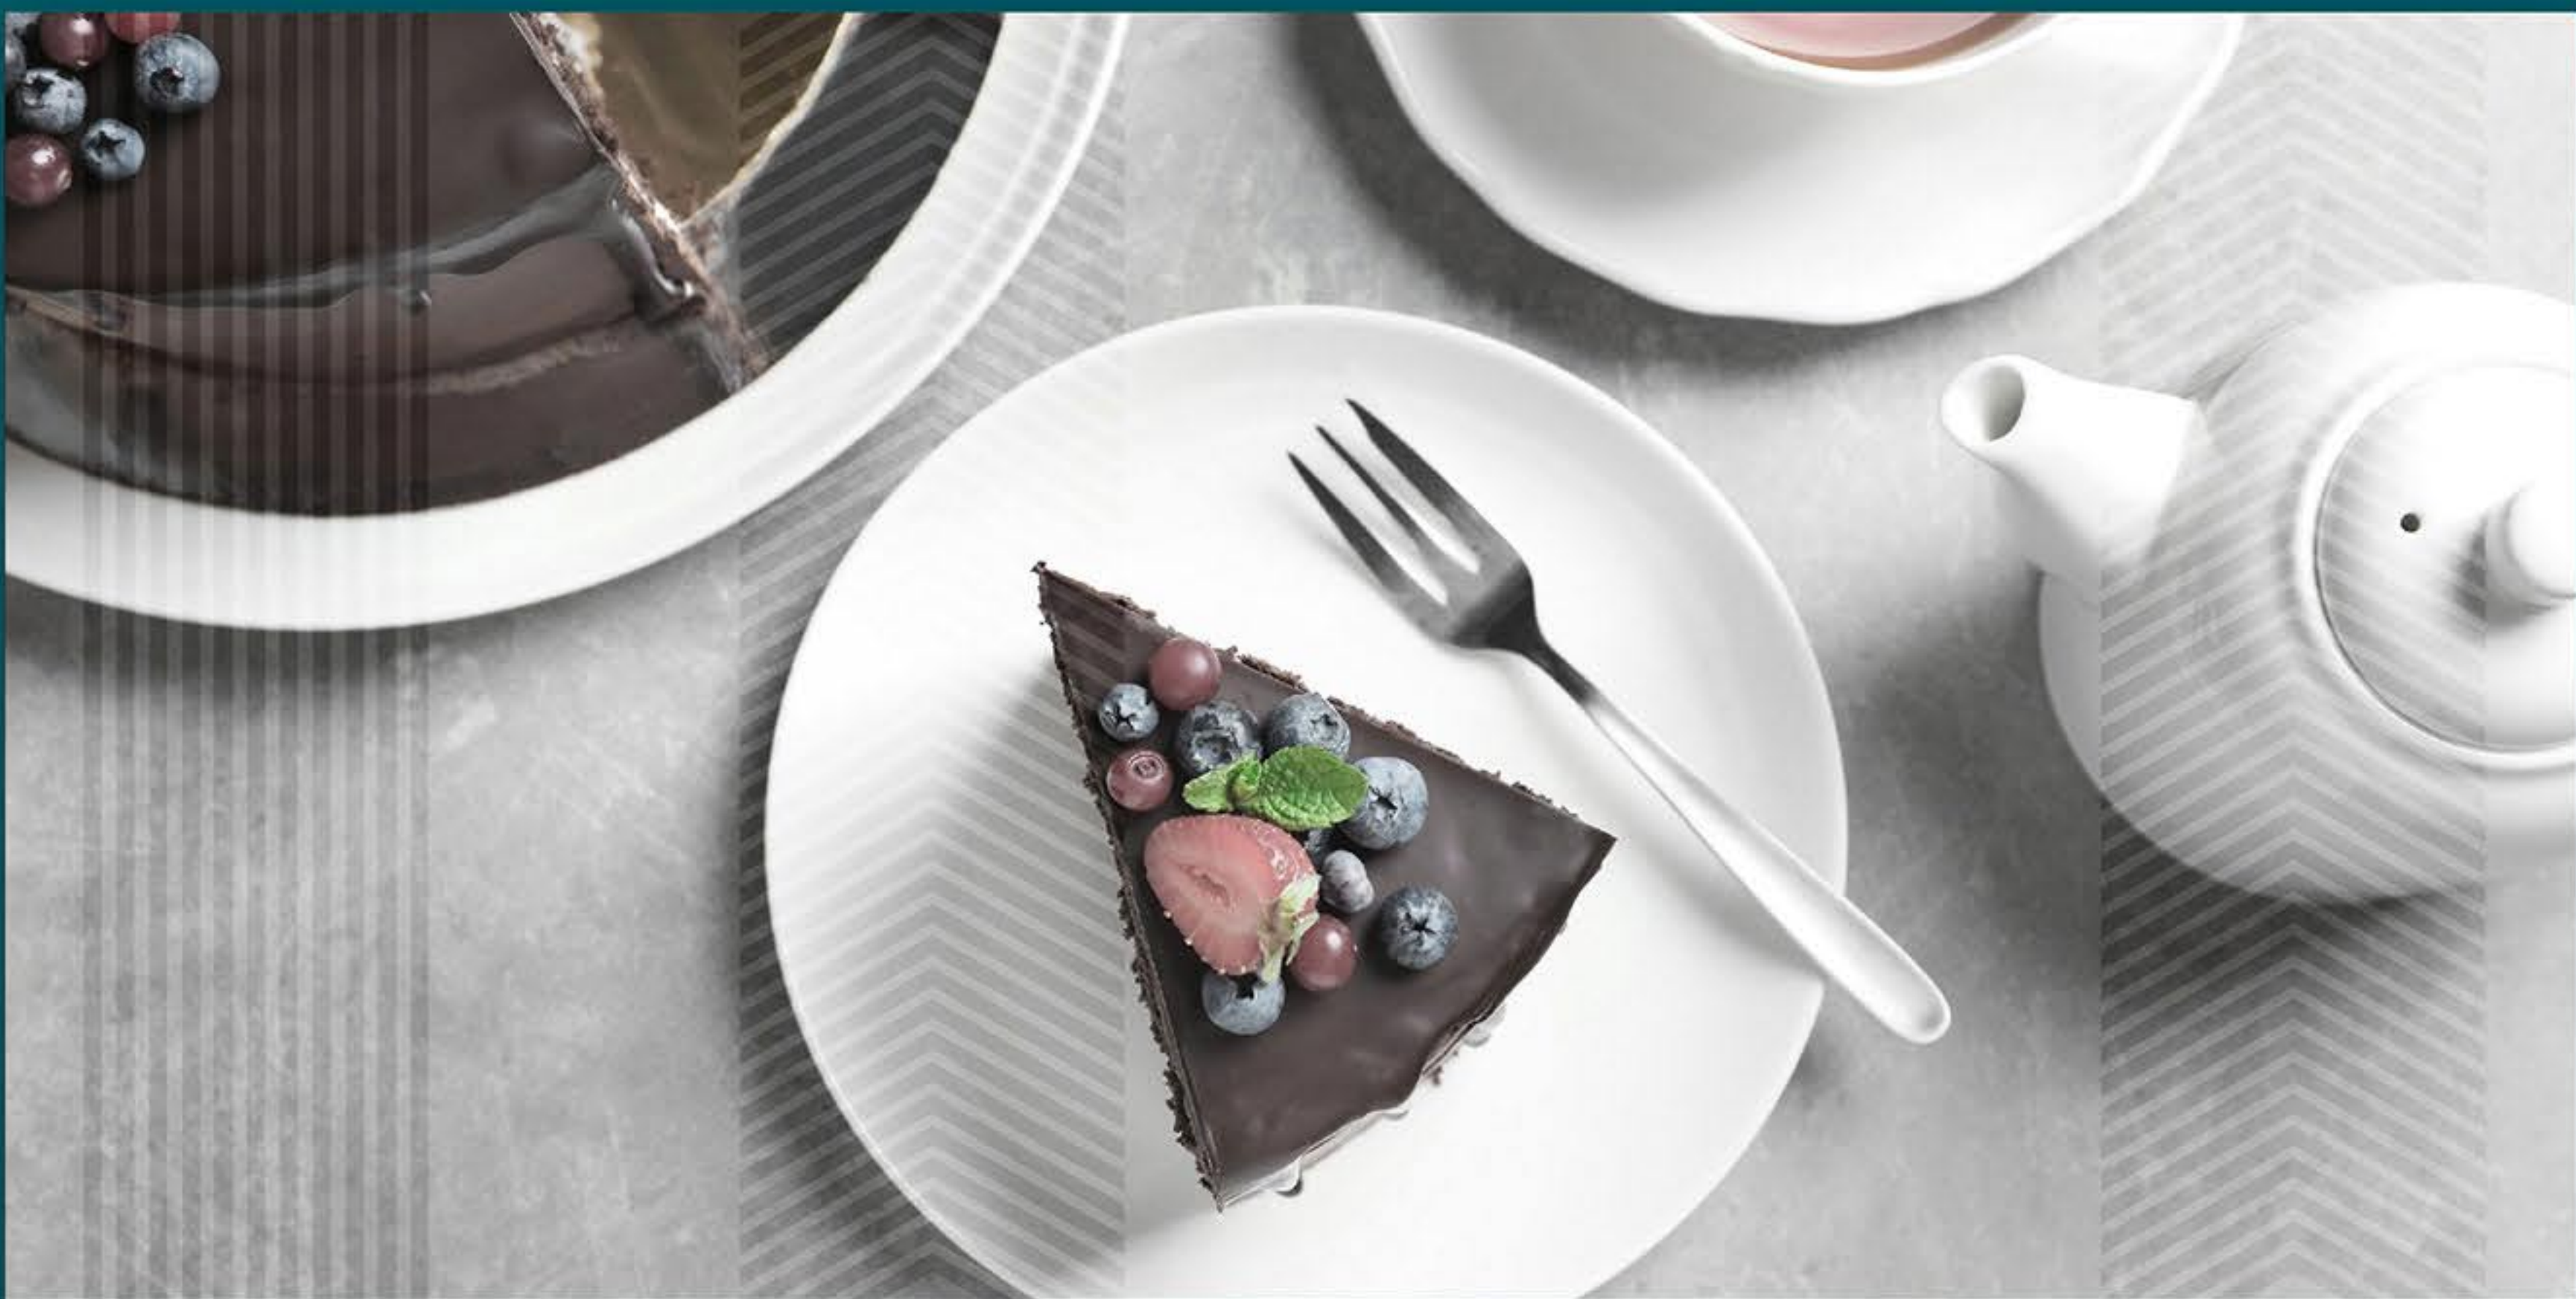

WATERPROOF
GLOSSY

12037

LT

HL1

HL2

LT

300X600